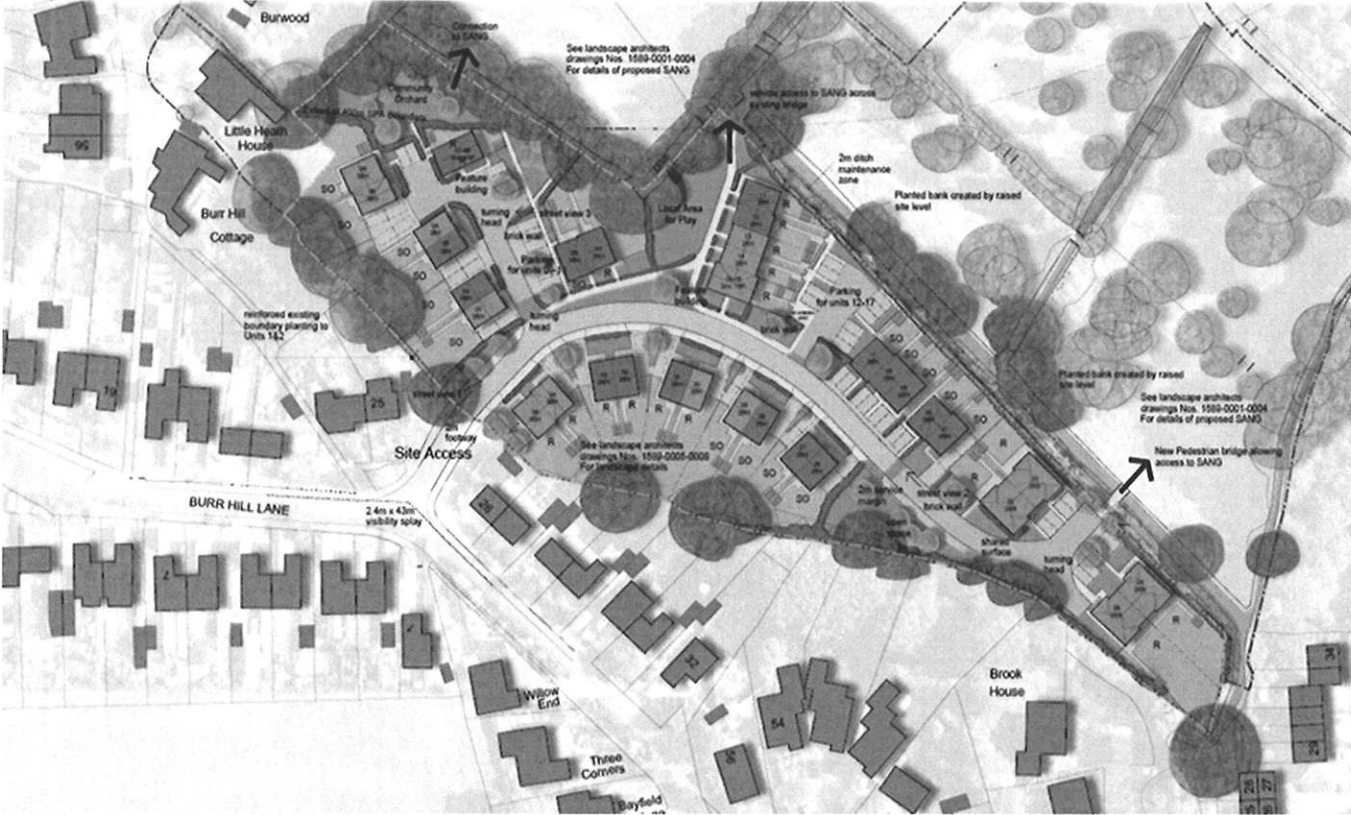

Title	Planning Applications		Page	7 of 7
Application number	14/0925		Scale @ A4	1:2,500
Address	LITTLE HEATH NURSERY, LITTLE HEATH ROAD, CHOBHAM, WOKING, GU24 8RJ		Date	26-08-2015
Proposal	Redevelopment of a commercial nursery for residential use - 35 affordable dwellings with associated works with access from Burr Hill Lane; and provision of suitable alternative natural green space (SANGS) with associated works. (Amended plans & info)			
© Crown Copyright. All rights reserved. Surrey Heath Borough Council 100018679 2015				

14/0925 – LITTLE HEATH NURSERY, LITTLE HEATH ROAD, CHOBHAM

Site entrance from Burr Hill Lane

Within body of site showing its undeveloped character

Proposed site layout

Inductive street scenes